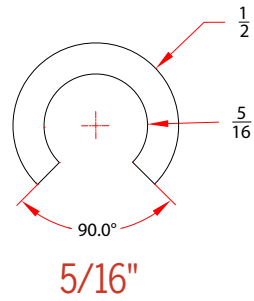

Full Round Snap On

1-800-262-1910 • Fluoro-Plastics.com • Fax: 215-425-5521
customerservice@fluoro-plastics.com
3601 G Street, Philadelphia, PA 19134