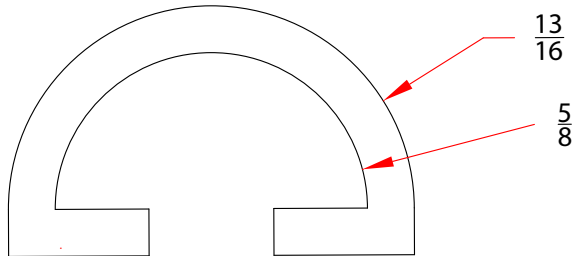

Half Round Snap On

1/2"

5/8"

3/4"

1-800-262-1910 • Fluoro-Plastics.com • Fax: 215-425-5521
customerservice@fluoro-plastics.com
3601 G Street, Philadelphia, PA 19134