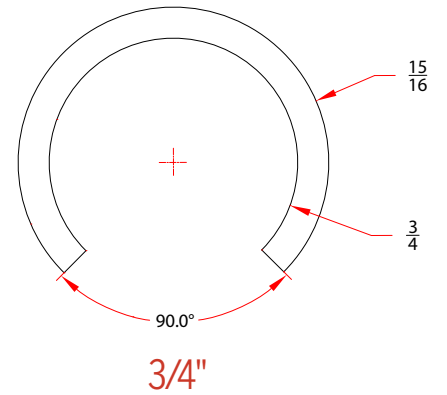

Full Round Snap On

1-800-262-1910 • Fluoro-Plastics.com • Fax: 215-425-5521
customerservice@fluoro-plastics.com
3601 G Street, Philadelphia, PA 19134