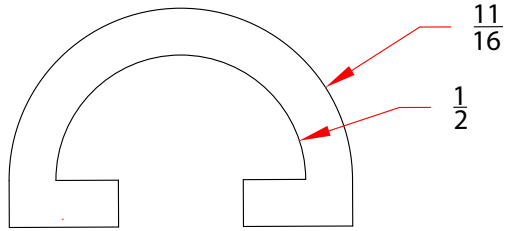

Half Round Snap On

1/2"