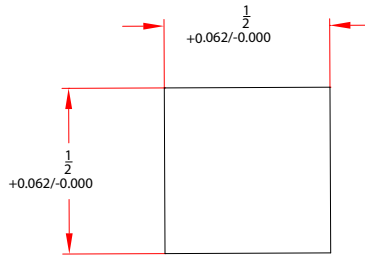

$\frac{1}{2}$ " x $\frac{1}{2}$ "