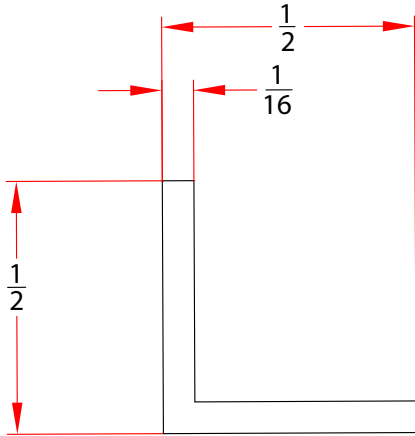

Full Round Snap On

1-800-262-1910 • Fluoro-Plastics.com • Fax: 215-425-5521
 customerservice@fluoro-plastics.com
 3601 G Street, Philadelphia, PA 19134

Half Round Snap On

1/2"

5/8"

3/4"

1-800-262-1910 • Fluoro-Plastics.com • Fax: 215-425-5521
customerservice@fluoro-plastics.com
3601 G Street, Philadelphia, PA 19134

L shape

1/2" x 1/2"

1" x 1"

1 1/2" x 1 1/2"

2" x 2"

1-800-262-1910 • Fluoro-Plastics.com • Fax: 215-425-5521
customerservice@fluoro-plastics.com
3601 G Street, Philadelphia, PA 19134

Standard Snap On

1-800-262-1910 • Fluoro-Plastics.com • Fax: 215-425-5521
customerservice@fluoro-plastics.com
3601 G Street, Philadelphia, PA 19134