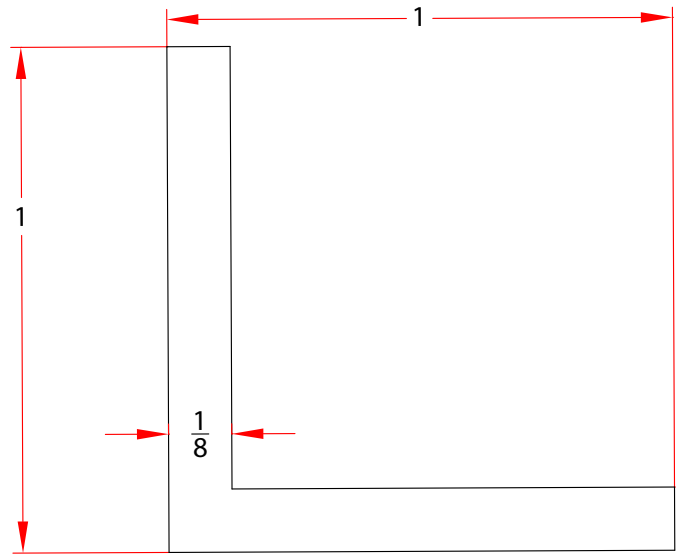

Full Round Snap On

1-800-262-1910 • Fluoro-Plastics.com • Fax: 215-425-5521
 customerservice@fluoro-plastics.com
 3601 G Street, Philadelphia, PA 19134

Half Round Snap On

1/2"

5/8"

3/4"

1-800-262-1910 • Fluoro-Plastics.com • Fax: 215-425-5521
customerservice@fluoro-plastics.com
3601 G Street, Philadelphia, PA 19134

L shape

1/2" x 1/2"

1" x 1"

1 1/2" x 1 1/2"

2" x 2"

1-800-262-1910 • Fluoro-Plastics.com • Fax: 215-425-5521
customerservice@fluoro-plastics.com
3601 G Street, Philadelphia, PA 19134

Standard Snap On

1-800-262-1910 • Fluoro-Plastics.com • Fax: 215-425-5521
customerservice@fluoro-plastics.com
3601 G Street, Philadelphia, PA 19134