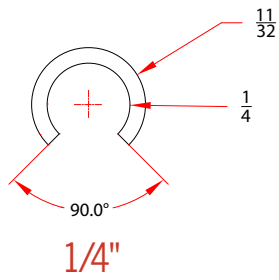

Full Round Snap On

1-800-262-1910 • Fluoro-Plastics.com • Fax: 215-425-5521
customerservice@fluoro-plastics.com
3601 G Street, Philadelphia, PA 19134