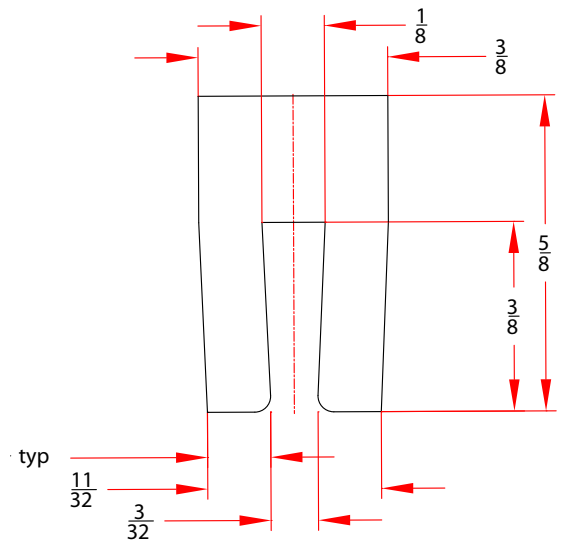

J Clip, Heavy Duty

1/8" x 1"

Guide Rail Snap On

1" x 1"

1-800-262-1910 • Fluoro-Plastics.com • Fax: 215-425-5521
customerservice@fluoro-plastics.com
3601 G Street, Philadelphia, PA 19134

Snap On

3/8" Regular