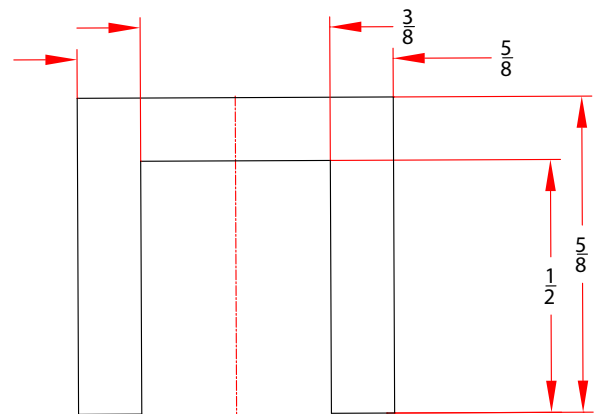

3/8" Square Shape