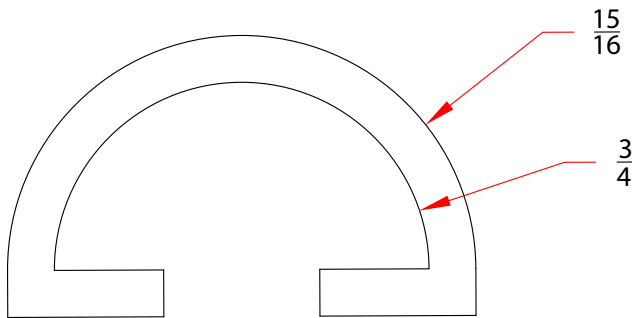

Full Round Snap On

1-800-262-1910 • Fluoro-Plastics.com • Fax: 215-425-5521
 customerservice@fluoro-plastics.com
 3601 G Street, Philadelphia, PA 19134

Half Round Snap On

1/2"

5/8"

3/4"

1-800-262-1910 • Fluoro-Plastics.com • Fax: 215-425-5521
customerservice@fluoro-plastics.com
3601 G Street, Philadelphia, PA 19134

L shape

1/2" x 1/2"

1" x 1"

1 1/2" x 1 1/2"

2" x 2"

1-800-262-1910 • Fluoro-Plastics.com • Fax: 215-425-5521
customerservice@fluoro-plastics.com
3601 G Street, Philadelphia, PA 19134

Standard Snap On

1-800-262-1910 • Fluoro-Plastics.com • Fax: 215-425-5521
customerservice@fluoro-plastics.com
3601 G Street, Philadelphia, PA 19134