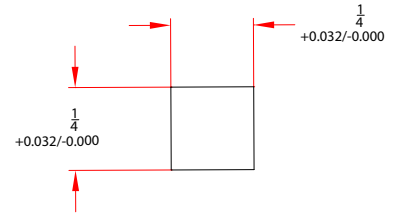

$\frac{1}{4}$ " x $\frac{1}{4}$ "