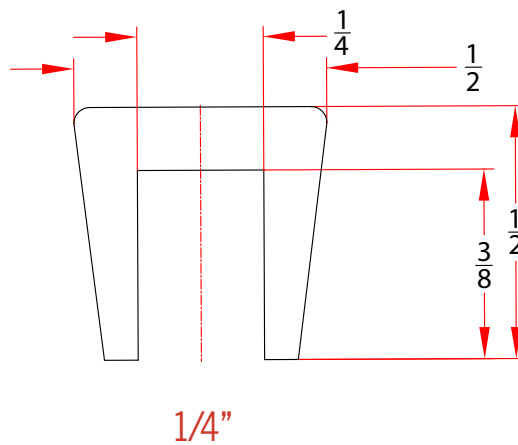

L shape

1/2" x 1/2"

1" x 1"

1 1/2" x 1 1/2"

2" x 2"

1-800-262-1910 • Fluoro-Plastics.com • Fax: 215-425-5521
customerservice@fluoro-plastics.com
3601 G Street, Philadelphia, PA 19134

Standard Snap On

1-800-262-1910 • Fluoro-Plastics.com • Fax: 215-425-5521
customerservice@fluoro-plastics.com
3601 G Street, Philadelphia, PA 19134

1/8" Regular, Narrow

1/8" Regular, V2

3/8" Square Shape

1-800-262-1910 • Fluoro-Plastics.com • Fax: 215-425-5521
customerservice@fluoro-plastics.com
 3601 G Street, Philadelphia, PA 19134

Square

$\frac{1}{8}$ " x $\frac{1}{8}$ "