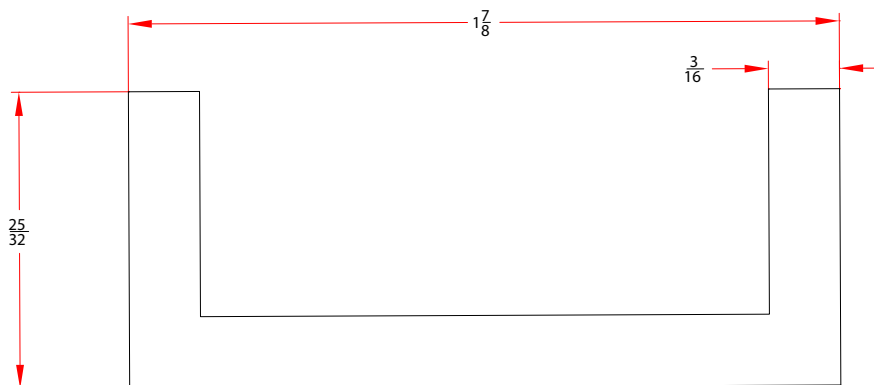

$1\frac{7}{8}" \times \frac{25}{32}"$

Fluoro-Plastics®

1-800-262-1910 • Fluoro-Plastics.com • Fax: 215-425-5521
customerservice@fluoro-plastics.com
3601 G Street, Philadelphia, PA 19134