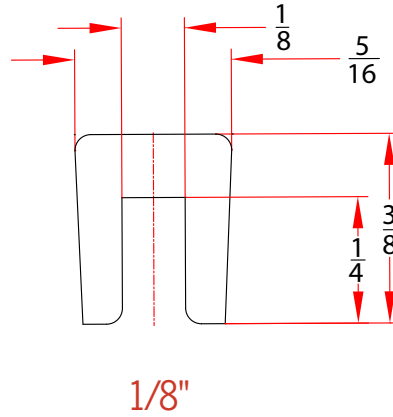

L shape

1/2" x 1/2"

1" x 1"

1 1/2" x 1 1/2"

2" x 2"

1-800-262-1910 • Fluoro-Plastics.com • Fax: 215-425-5521
customerservice@fluoro-plastics.com
3601 G Street, Philadelphia, PA 19134

Standard Snap On

1-800-262-1910 • Fluoro-Plastics.com • Fax: 215-425-5521
customerservice@fluoro-plastics.com
3601 G Street, Philadelphia, PA 19134

1/8" Regular, Narrow

1/8" Regular, V2

3/8" Square Shape

1-800-262-1910 • Fluoro-Plastics.com • Fax: 215-425-5521
customerservice@fluoro-plastics.com
 3601 G Street, Philadelphia, PA 19134

Square

$\frac{1}{8}$ " x $\frac{1}{8}$ "