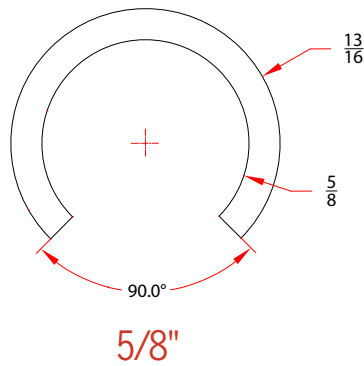

Full Round Snap On

1-800-262-1910 • Fluoro-Plastics.com • Fax: 215-425-5521
customerservice@fluoro-plastics.com
3601 G Street, Philadelphia, PA 19134