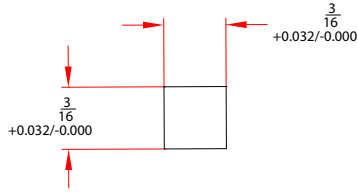

1/8" Regular, Narrow

1/8" Regular, V2

3/8" Square Shape

1-800-262-1910 • Fluoro-Plastics.com • Fax: 215-425-5521
customerservice@fluoro-plastics.com
 3601 G Street, Philadelphia, PA 19134

Square

$\frac{1}{8}$ " x $\frac{1}{8}$ "

$\frac{3}{16}$ " x $\frac{3}{16}$ "

$\frac{1}{4}$ " x $\frac{1}{4}$ "

$\frac{3}{8}$ " x $\frac{3}{8}$ "

$\frac{1}{2}$ " x $\frac{1}{2}$ "

$\frac{5}{8}$ " x $\frac{5}{8}$ "

$\frac{3}{4}$ " x $\frac{3}{4}$ "