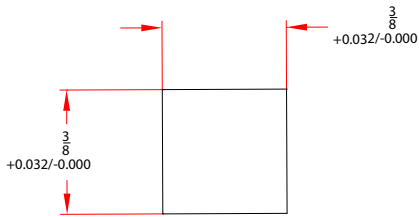

1/8" Regular, Narrow

1/8" Regular, V2

3/8" Square Shape

1-800-262-1910 • Fluoro-Plastics.com • Fax: 215-425-5521
customerservice@fluoro-plastics.com
 3601 G Street, Philadelphia, PA 19134

Square

$\frac{1}{8}$ " x $\frac{1}{8}$ "

$\frac{3}{16}$ " x $\frac{3}{16}$ "

$\frac{1}{4}$ " x $\frac{1}{4}$ "

$\frac{3}{8}$ " x $\frac{3}{8}$ "

$\frac{1}{2}$ " x $\frac{1}{2}$ "

$\frac{5}{8}$ " x $\frac{5}{8}$ "

$\frac{3}{4}$ " x $\frac{3}{4}$ "