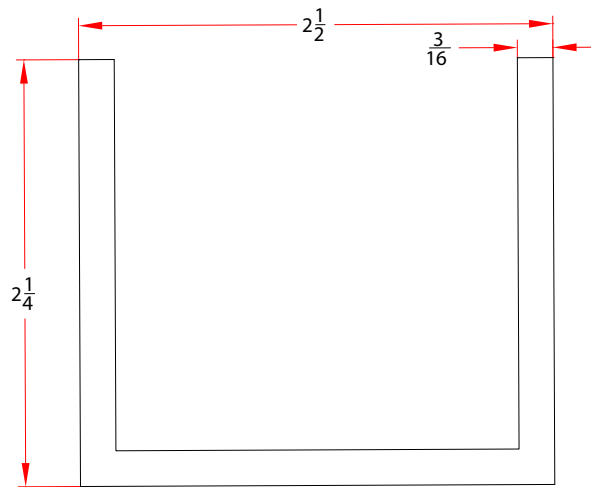

1" x 1"

Fluoro-Plastics®

1-800-262-1910 • Fluoro-Plastics.com • Fax: 215-425-5521
customerservice@fluoro-plastics.com
3601 G Street, Philadelphia, PA 19134

U Shape

$1/2" \times 19/32"$

$1\frac{1}{4}" \times \frac{47}{64}"$