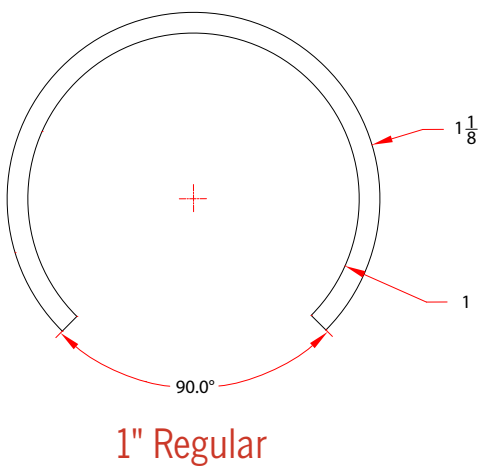

Full Round Snap On

1-800-262-1910 • Fluoro-Plastics.com • Fax: 215-425-5521
customerservice@fluoro-plastics.com
3601 G Street, Philadelphia, PA 19134