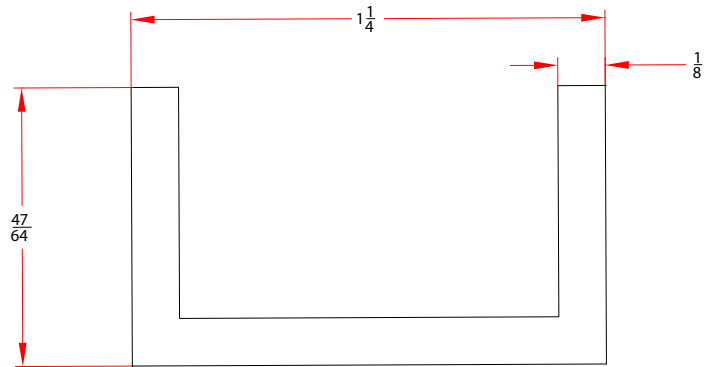

1" x 1"

Fluoro-Plastics®

1-800-262-1910 • Fluoro-Plastics.com • Fax: 215-425-5521
customerservice@fluoro-plastics.com
3601 G Street, Philadelphia, PA 19134

U Shape

$1/2" \times 19/32"$

$1\frac{1}{4}" \times \frac{47}{64}"$