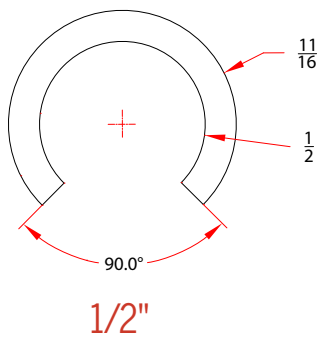

Full Round Snap On

1-800-262-1910 • Fluoro-Plastics.com • Fax: 215-425-5521
customerservice@fluoro-plastics.com
3601 G Street, Philadelphia, PA 19134