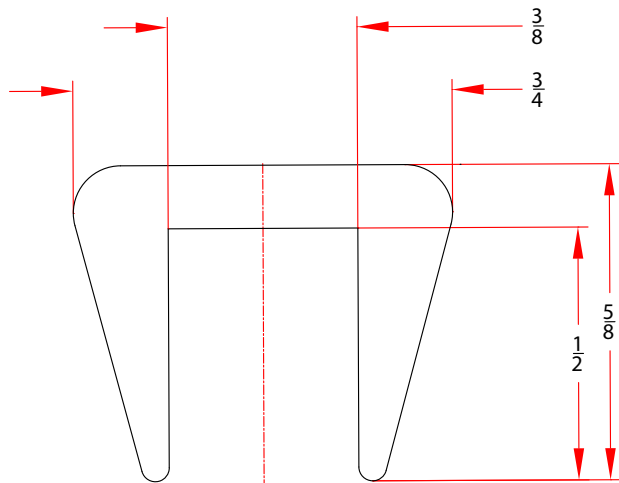

J Clip, Heavy Duty

1/8" x 1"

Guide Rail Snap On

1" x 1"

1-800-262-1910 • Fluoro-Plastics.com • Fax: 215-425-5521
customerservice@fluoro-plastics.com
3601 G Street, Philadelphia, PA 19134

Snap On

3/8" Regular

1/8" Regular, Narrow

1/8" Regular, V2

3/8" Square Shape

1-800-262-1910 • Fluoro-Plastics.com • Fax: 215-425-5521
customerservice@fluoro-plastics.com
 3601 G Street, Philadelphia, PA 19134

Square

$\frac{1}{8}$ " x $\frac{1}{8}$ "