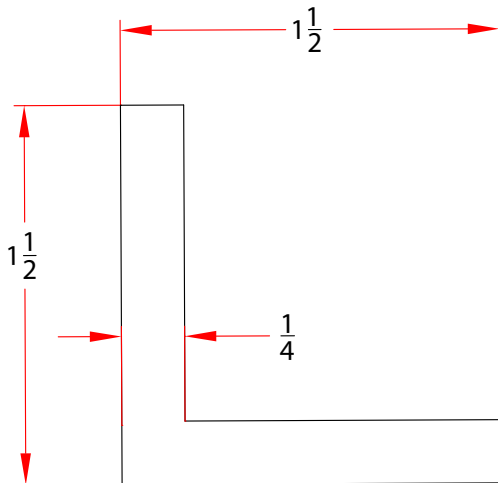

Full Round Snap On

1-800-262-1910 • Fluoro-Plastics.com • Fax: 215-425-5521
 customerservice@fluoro-plastics.com
 3601 G Street, Philadelphia, PA 19134

Half Round Snap On

1/2"

5/8"

3/4"

1-800-262-1910 • Fluoro-Plastics.com • Fax: 215-425-5521
customerservice@fluoro-plastics.com
3601 G Street, Philadelphia, PA 19134

L shape

1/2" x 1/2"

1" x 1"

1 1/2" x 1 1/2"

2" x 2"

1-800-262-1910 • Fluoro-Plastics.com • Fax: 215-425-5521
customerservice@fluoro-plastics.com
3601 G Street, Philadelphia, PA 19134

Standard Snap On

1-800-262-1910 • Fluoro-Plastics.com • Fax: 215-425-5521
customerservice@fluoro-plastics.com
3601 G Street, Philadelphia, PA 19134