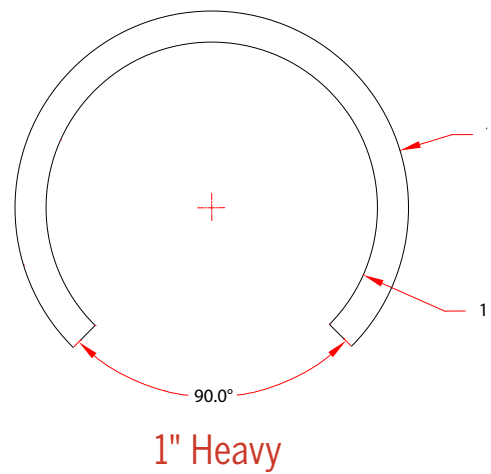

Full Round Snap On

1-800-262-1910 • Fluoro-Plastics.com • Fax: 215-425-5521
customerservice@fluoro-plastics.com
3601 G Street, Philadelphia, PA 19134