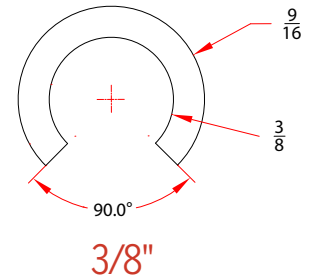

Full Round Snap On

1-800-262-1910 • Fluoro-Plastics.com • Fax: 215-425-5521
customerservice@fluoro-plastics.com
3601 G Street, Philadelphia, PA 19134