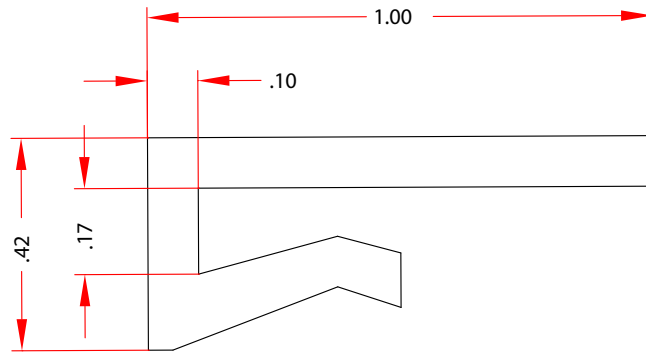

J Clip, Heavy Duty

1/8" x 1"