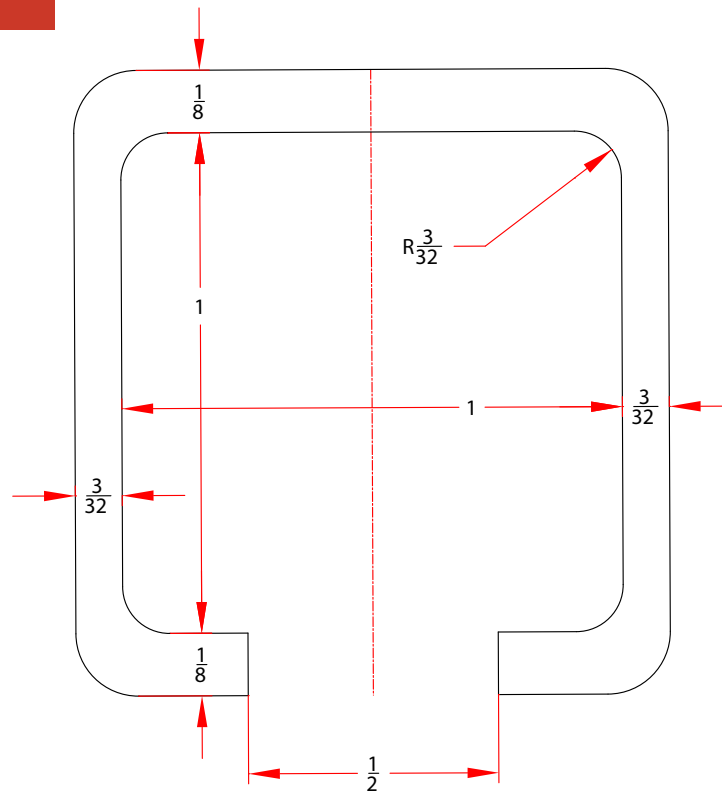

Guide Rail Snap On

1" x 1"