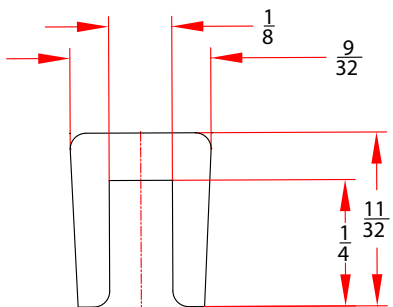

L shape

1/2" x 1/2"

1" x 1"

1 1/2" x 1 1/2"

2" x 2"

1-800-262-1910 • Fluoro-Plastics.com • Fax: 215-425-5521
customerservice@fluoro-plastics.com
3601 G Street, Philadelphia, PA 19134

Standard Snap On

1-800-262-1910 • Fluoro-Plastics.com • Fax: 215-425-5521
customerservice@fluoro-plastics.com
3601 G Street, Philadelphia, PA 19134

J Clip, Heavy Duty

1/8" x 1"

Guide Rail Snap On

1" x 1"

1-800-262-1910 • Fluoro-Plastics.com • Fax: 215-425-5521
customerservice@fluoro-plastics.com
3601 G Street, Philadelphia, PA 19134

Snap On

3/8" Regular

1/8" Regular, Narrow

1/8" Regular, V2

3/8" Square Shape

1-800-262-1910 • Fluoro-Plastics.com • Fax: 215-425-5521
customerservice@fluoro-plastics.com
 3601 G Street, Philadelphia, PA 19134

Square

$\frac{1}{8}$ " x $\frac{1}{8}$ "