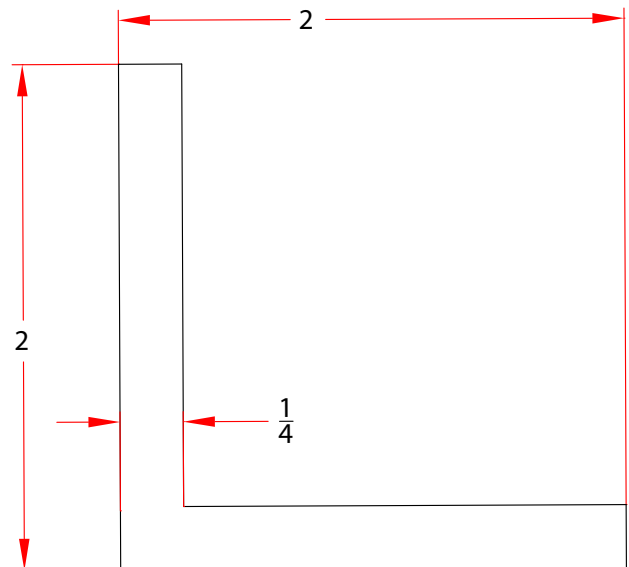

L shape

1/2" x 1/2"

1" x 1"

1 1/2" x 1 1/2"

2" x 2"

1-800-262-1910 • Fluoro-Plastics.com • Fax: 215-425-5521
customerservice@fluoro-plastics.com
3601 G Street, Philadelphia, PA 19134

Standard Snap On

1-800-262-1910 • Fluoro-Plastics.com • Fax: 215-425-5521
customerservice@fluoro-plastics.com
3601 G Street, Philadelphia, PA 19134