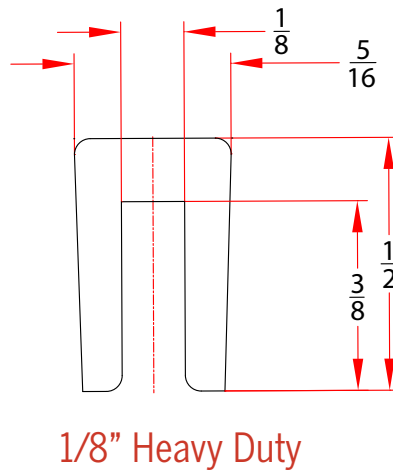

L shape

1/2" x 1/2"

1" x 1"

1 1/2" x 1 1/2"

2" x 2"

1-800-262-1910 • Fluoro-Plastics.com • Fax: 215-425-5521
customerservice@fluoro-plastics.com
3601 G Street, Philadelphia, PA 19134

Standard Snap On

1-800-262-1910 • Fluoro-Plastics.com • Fax: 215-425-5521
customerservice@fluoro-plastics.com
3601 G Street, Philadelphia, PA 19134

1/8" Regular, Narrow

1/8" Regular, V2

3/8" Square Shape

1-800-262-1910 • Fluoro-Plastics.com • Fax: 215-425-5521
customerservice@fluoro-plastics.com
 3601 G Street, Philadelphia, PA 19134

Square

$\frac{1}{8}$ " x $\frac{1}{8}$ "